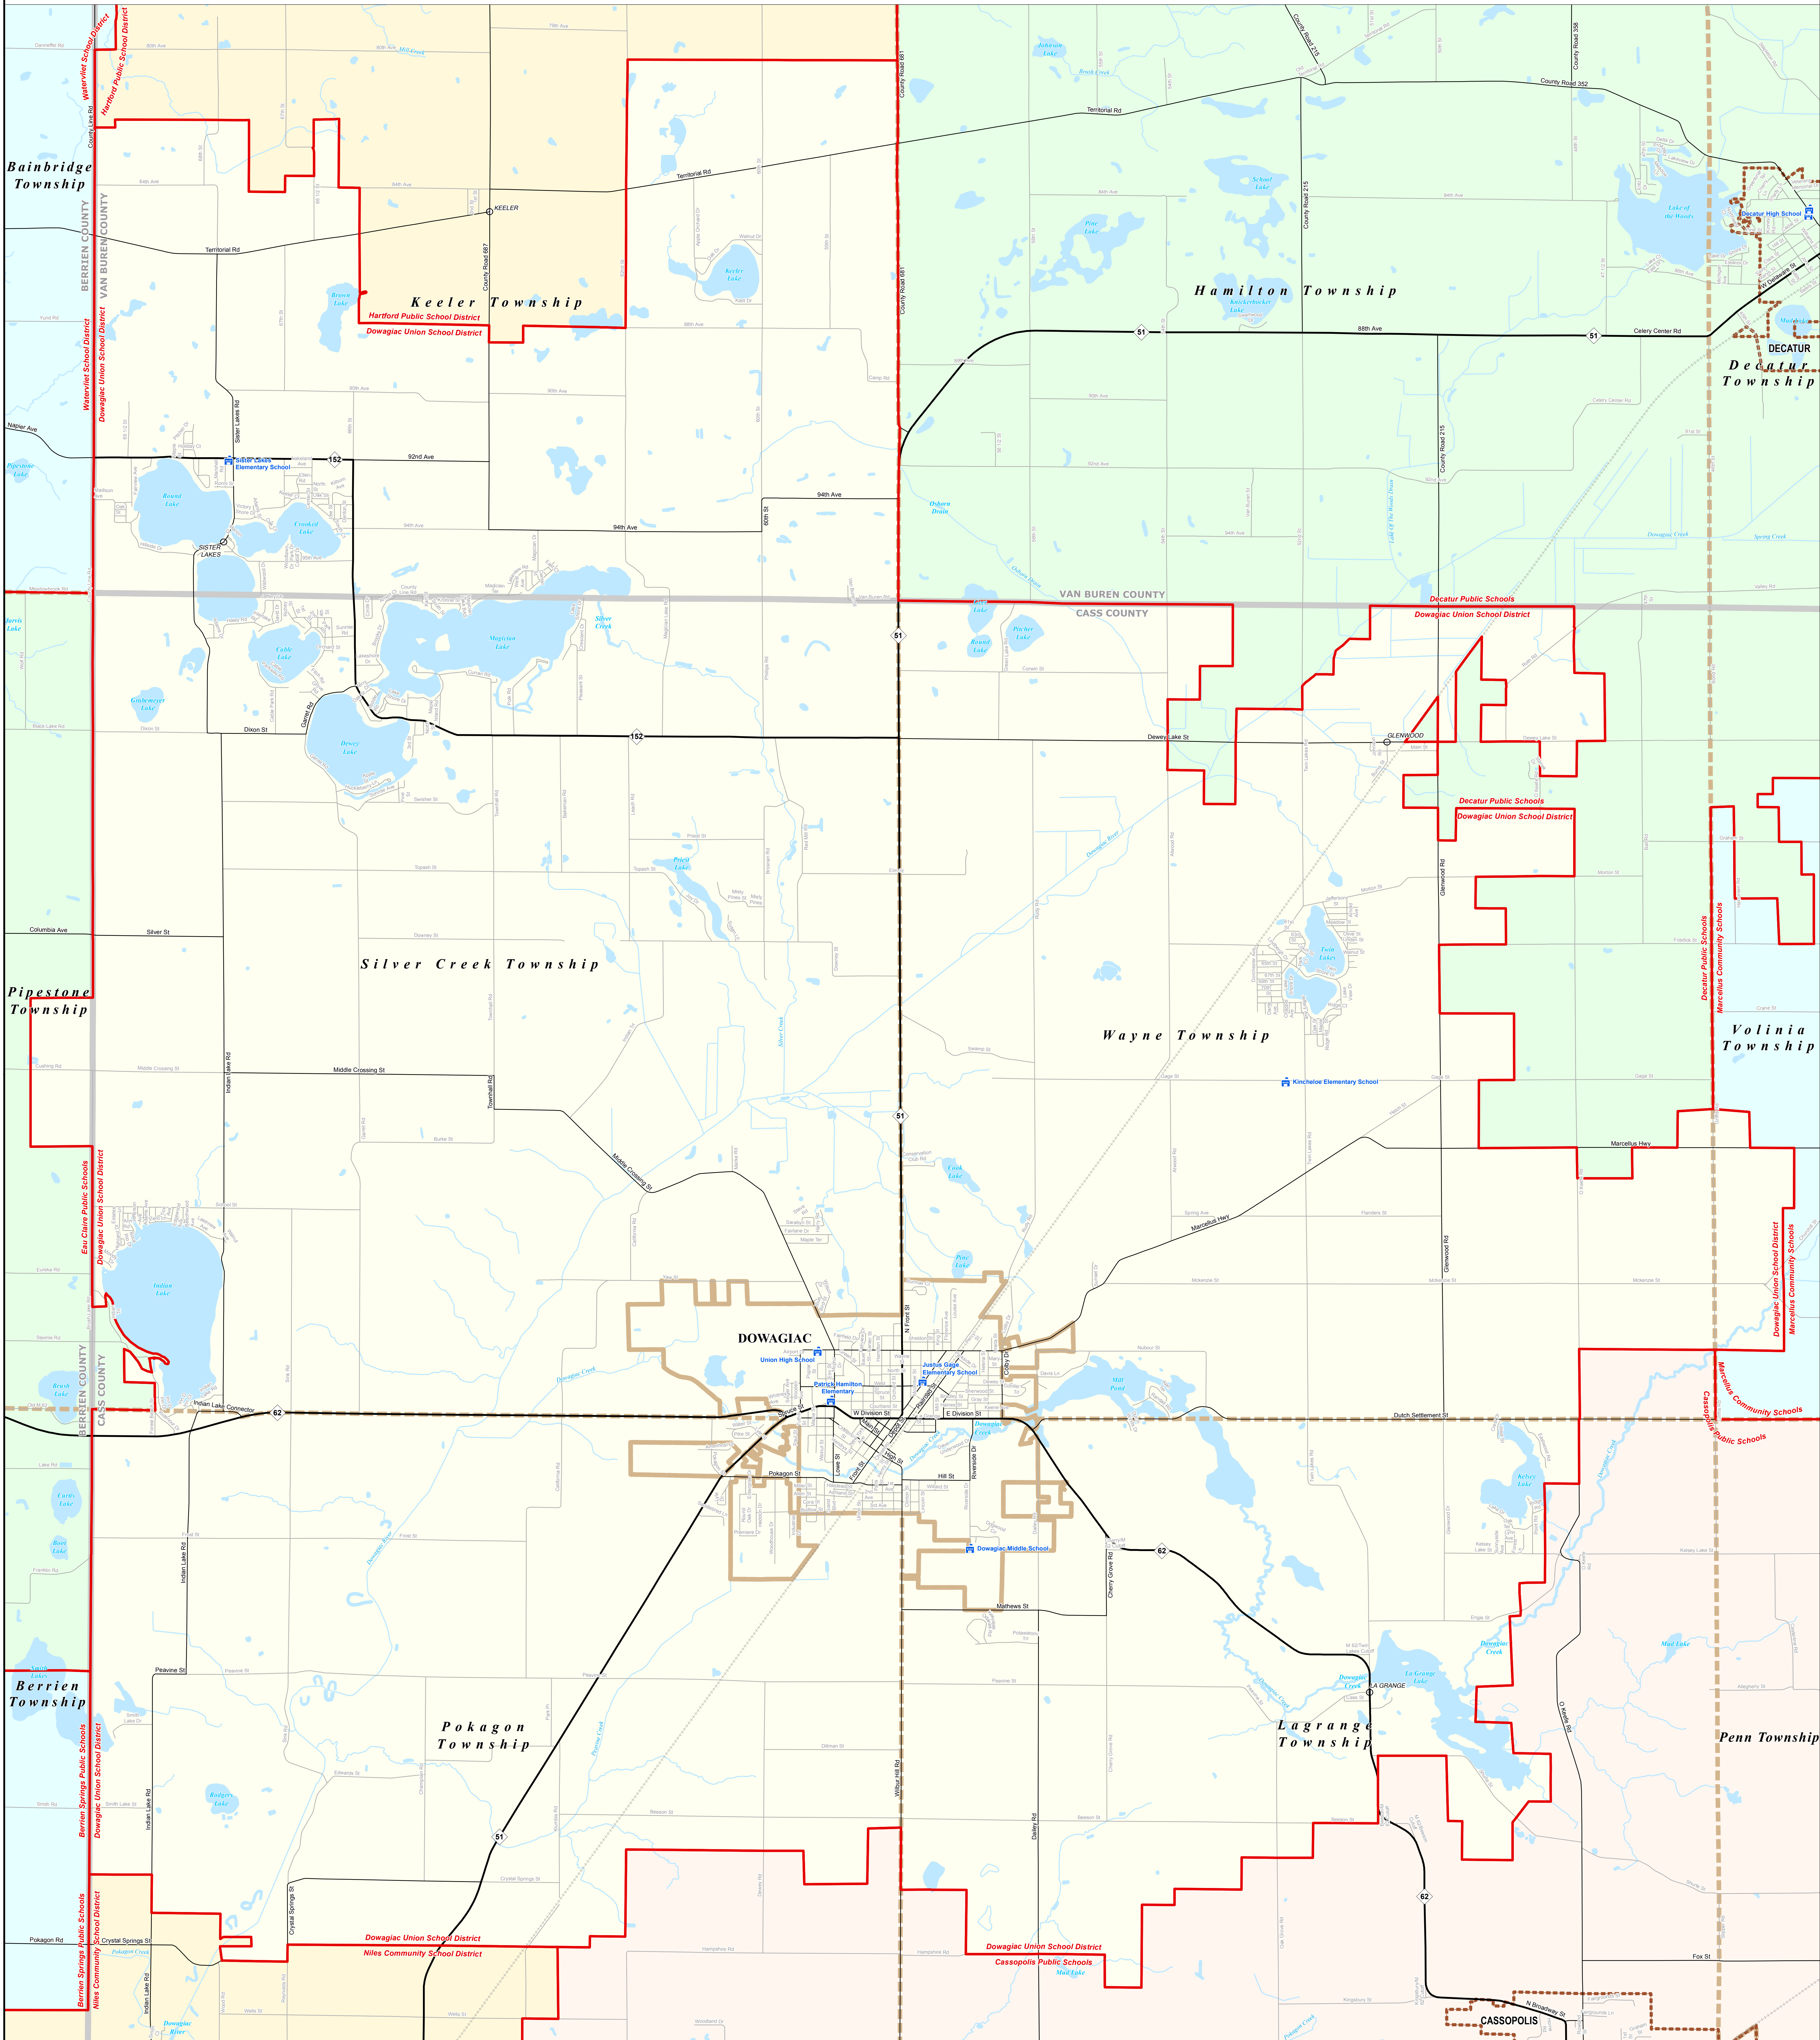

DOWAGIAC UNION SCHOOL DISTRICT

Lewis Cass ISD

0 0.25 0.5 1 Miles

*Note: Non K-12 School Districts identified with Asterisk (*) in Name

11/14/13

Legend	
School District	Unincorporated Place
County	School
City	Water Feature
Township	Freeway
Village	Highway
Census Designated Place	Primary Road
	Local Road
	Railroad
	River, Stream, or Drain

Source: Michigan Geographic Framework, v13a